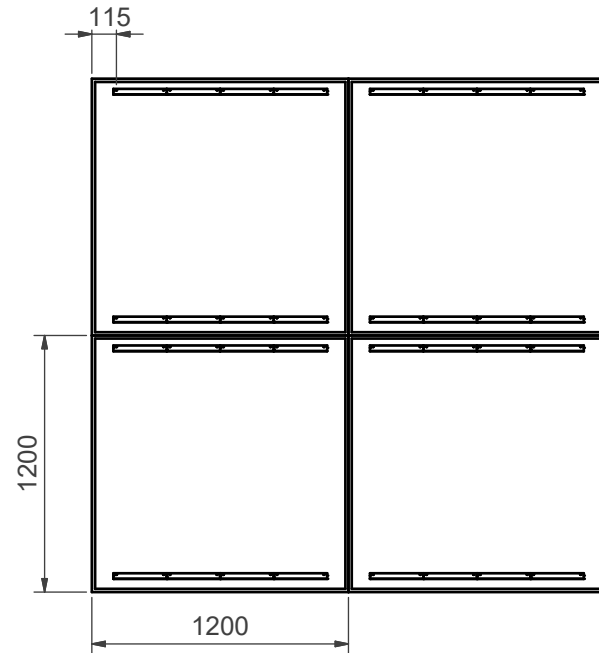

abstracta
Domo Wall 1200x1200mm

Monteringsanvisning
Montageanweisung
Mounting instruction

G (1:2)