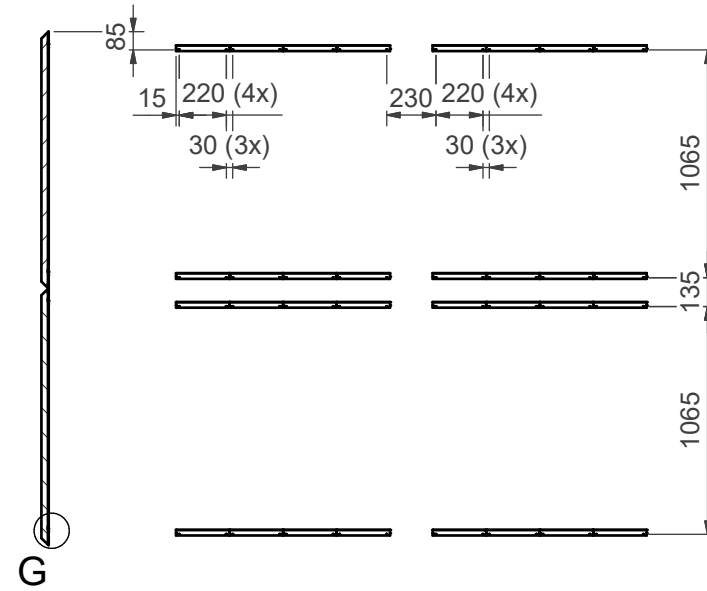

abstracta
Domo Wall 1200x1200mm

Monteringsanvisning
Montageanweisung
Mounting instruction

G (1:2)