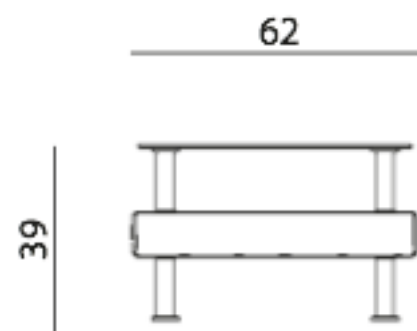

NOTRE DAME - ND 2

The Notre Dame collection includes a chair version and a 2/3-seater sofa version. Notre Dame has an elegant design suited for office, business and leisure areas. It has a solid wooden structure, expanded polyurethane padding, feet in aluminium chrome-plated. The seat and backrest are upholstered in fabric or leather. Notre Dame Lounge is a sofa suitable for "open space" places, the external panels are made in a special sound absorbing foam offering the possibility to have a private call or conversation. Can be made in different combinations of colors. Made in EU.