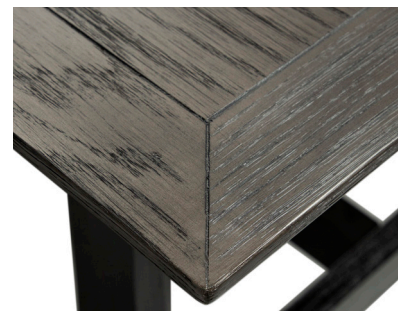

MATERIALS

Top: Grey stained oak veneer

Legs: Solid black stained acacia wood legs.

VENEER

RECOMMENDED CARE

For regular cleaning, use a wet, lint-free/microfiber cloth.

Spillages of wine, coffee, ketchup, oils and acidic substances such as vinegar should be wiped off immediately.

WARRANTY

DAN-FORM offers a two-year warranty against manufacturing defects. Wear and tear is not covered under this warranty. End users must submit claims to the vendor of the product, not to DAN-FORM directly.

For more information, please visit www.dan-form.com

Agiltevej 19, DK-2970 Hørsholm, DENMARK | Tel: +45 44 48 11 20 | Email: info@dan-form.com | Org. number: 16095389