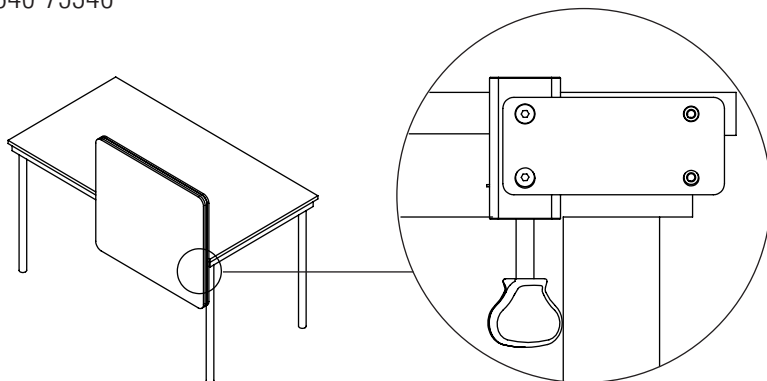

Mounting Instruction

Edge Floor Screen

Art.no: 75340-75346

LINTEX