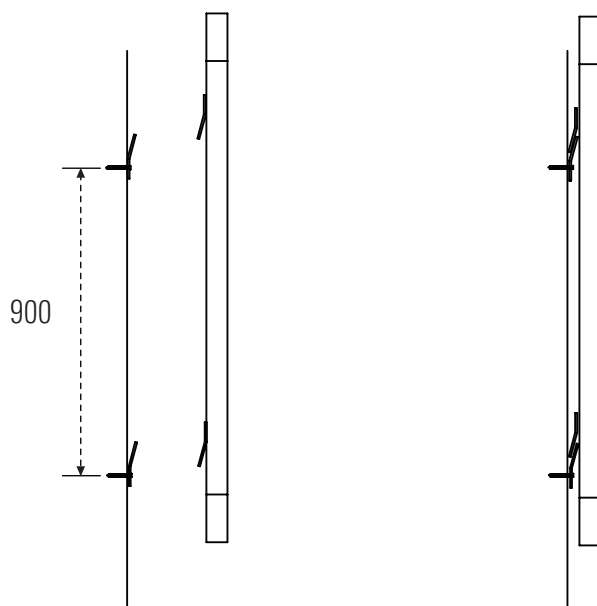

Mounting Instruction

Mood Fabric Wall

Art.no: 70701 - 70704Z, 70725, 70730, 70730-C

LINTEX

1.

2.