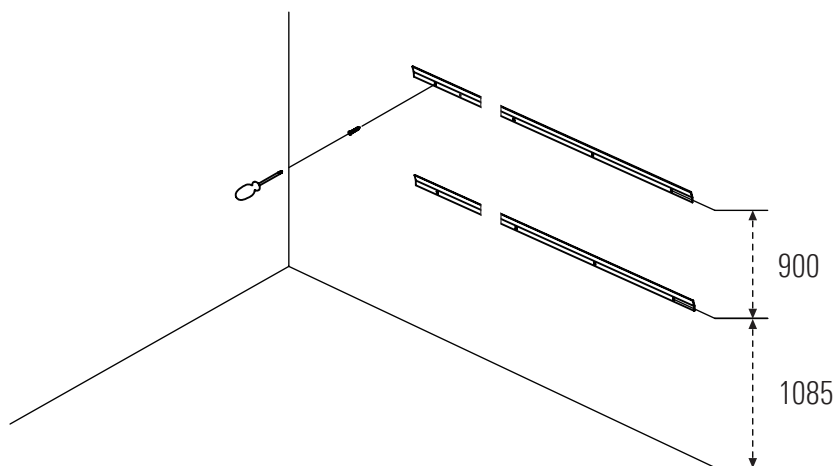

Mounting Instruction

Mood Fabric Wall

Art.no: 70701 - 70704Z, 70725, 70730, 70730-C

LINTEX

1.