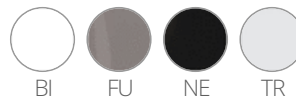

LEGEND FINISHES

PRESS

Cushion (code 660.3)
Covering (code 660.8)