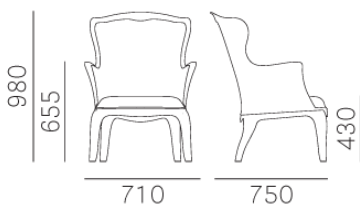

PEDRALI®
THE ITALIAN ESSENCE

PASHA 660

DESIGN:
CLAUDIO DONDOLI AND MARCO POCCI

Pasha armchair is the perfect synthesis of tradition and innovation. It is suitable for hotel, restaurant and outdoor areas as well. In polycarbonate, glossy finish. Available colours: white, black, fumè and transparent.

INFORMATION REQUEST

LEGEND FINISHES

PRESS

Cushion (code 660.3)
Covering (code 660.8)